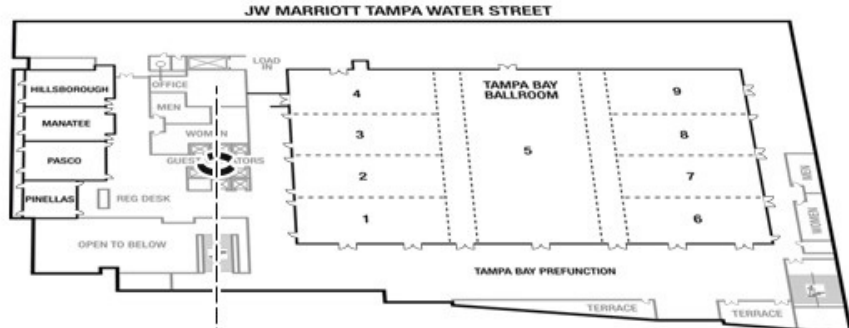

# All Gender Restrooms are located on Level 3 of both hotels

FOURTH FLOOR

All Gender Restrooms

THIRD FLOOR

JW Marriott Water Street

All Gender Restroom

Tampa Marriott Water Street

SECOND FLOOR