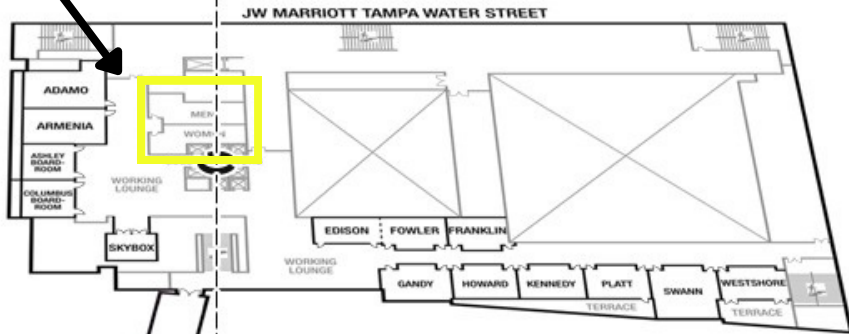

# All Gender Restrooms are located on Level 3 of both hotels

FOURTH FLOOR

All Gender Restrooms

THIRD FLOOR

JW Marriott Water Street

All Gender Restroom

Tampa Marriott Water Street

SECOND FLOOR