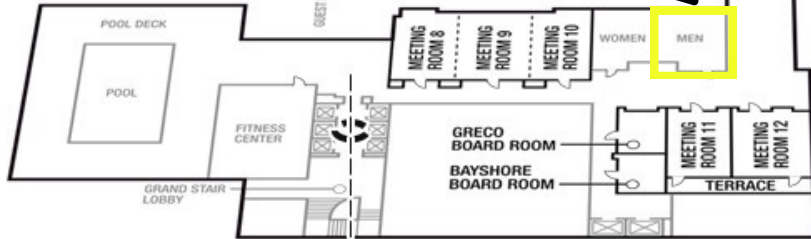

# All Gender Restrooms are located on Level 3 of both hotels

FOURTH FLOOR

All Gender Restrooms

THIRD FLOOR

JW Marriott Water Street

All Gender Restroom

Tampa Marriott Water Street

SECOND FLOOR