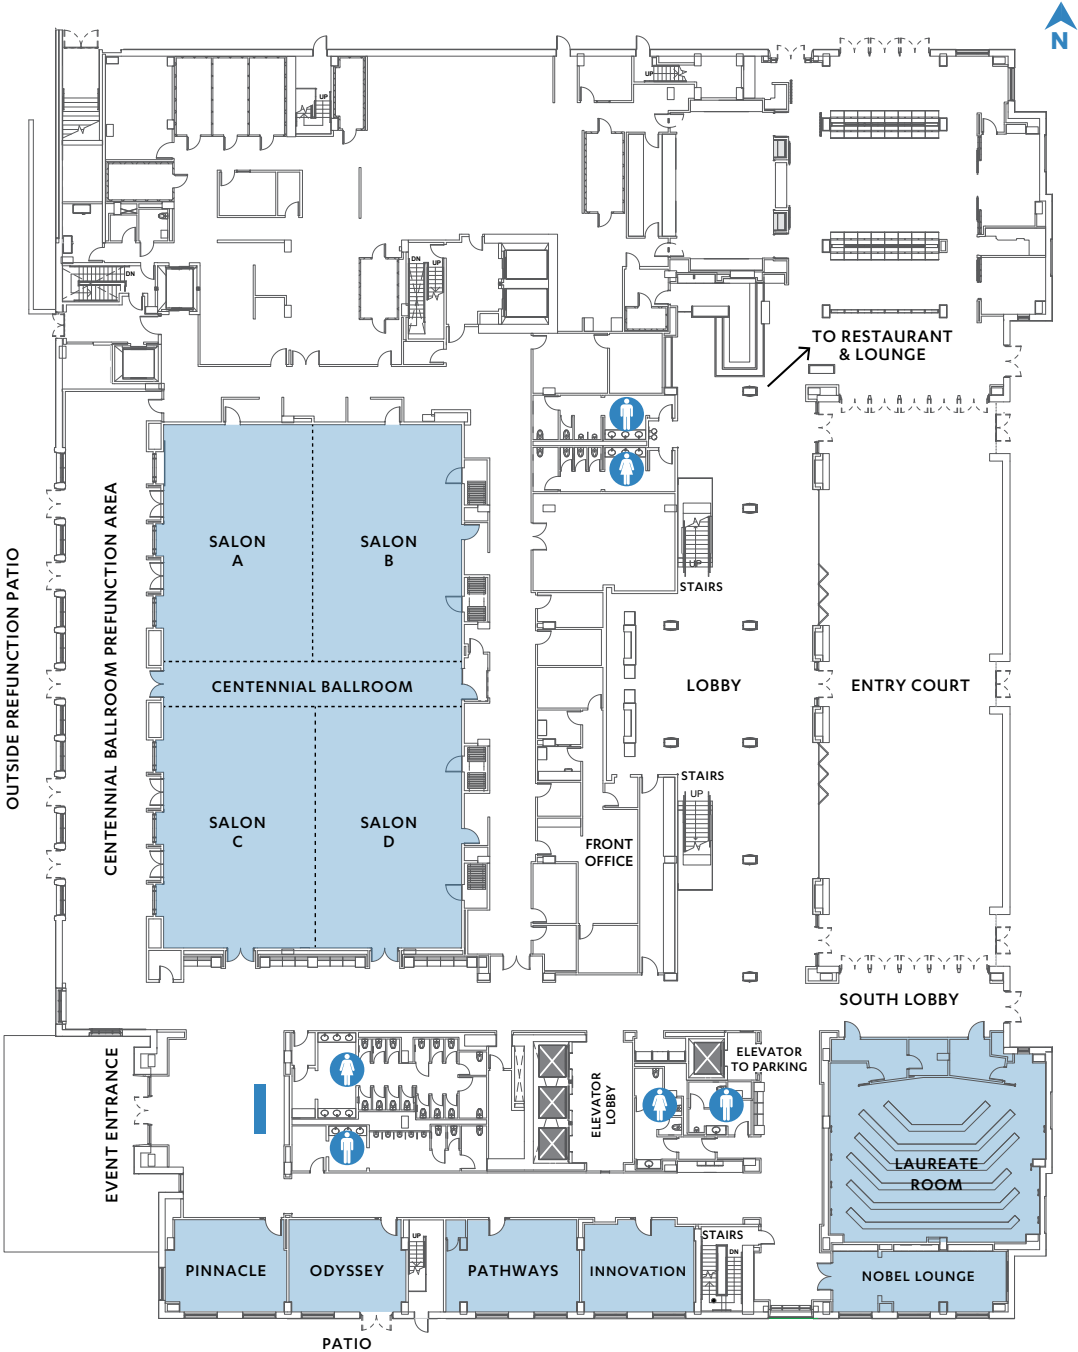

# MEETING SPACE: LEVEL 1

For information on advance reservations for the UCLA Meyer and Renee Luskin Conference Center, please call 855-LCC-UCLA (855-522-8252) or visit [LuskinConferenceCenter.UCLA.edu](http://LuskinConferenceCenter.UCLA.edu)