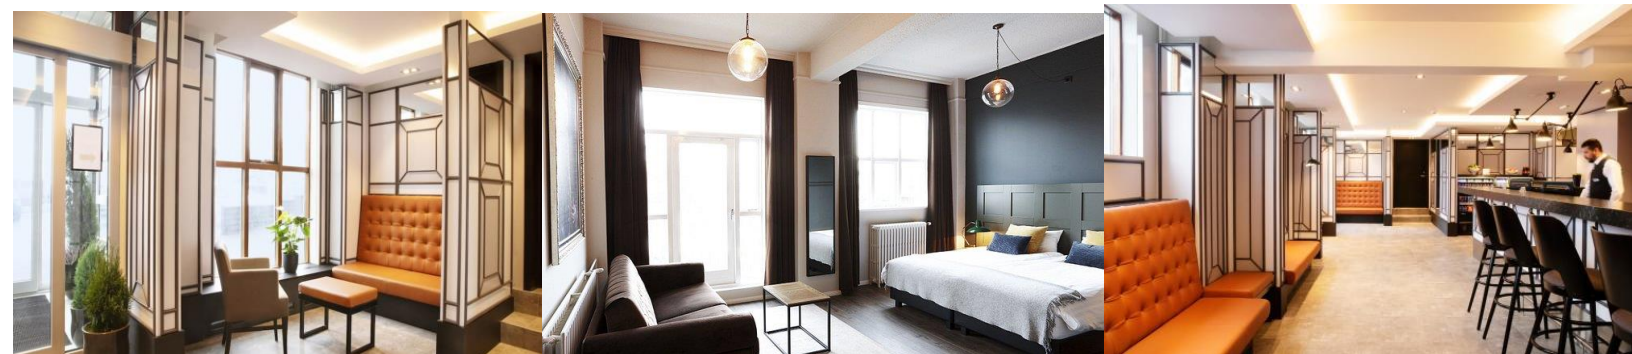

FOSSHOTEL BARON

Fosshotel Baron features 120 rooms in downtown Reykjavík, some of which are historically themed reflecting the history of the hotel. The variety of room categories and central location make it perfect for individual travelers, families, and groups alike.

Address:

Barónsstígur 2-4, 101

Reykjavík

For a currency converter please click [here](#)