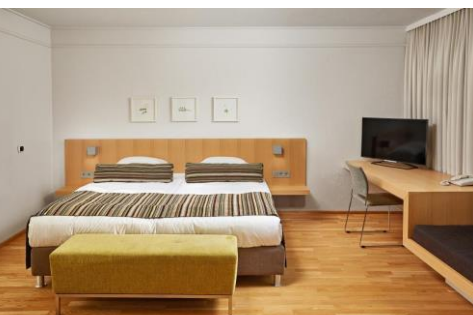

DETAILS

Reykjavik Natura is also the perfect location for those who love nature and the outdoors. Located in one of the greenest areas in Reykjavik, you can enjoy access to expansive stretches of biking, running and walking trails as well as pathways.

2.9 km from the Harpa Convention Center

Rate:

ISK 37,800.00- Single Room

ISK 41,900.00- Double Room

Rate (includes VAT and breakfast)

Includes:

- Free Parking
- Spa & Fitness Center

REYKJAVIK NATURA

Inside Berjaya Reykjavik Natura Hotel, you will find a warm and inviting atmosphere, filled with thoughtful details inspired by the beautiful nature that surrounds the property. This is no cookie-cutter hotel. Reykjavik Natura embraces its legacy - its distinctly Icelandic roots, including works from local artists, the freshest local produce at Satt Restaurant and Natura Spa with its warm relaxing atmosphere.

Address:

Nautholsvegur 52

102 Reykjavik

For a currency converter please click [here](#)