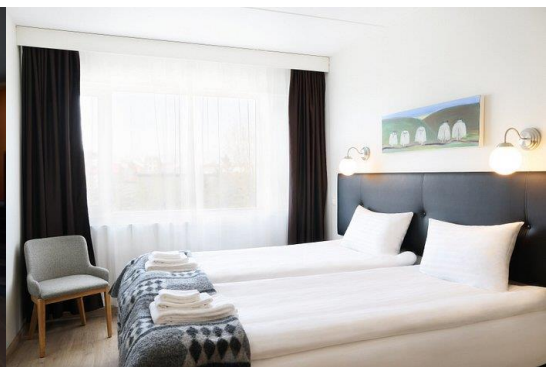

2.2 km from the Harpa Convention Center

Rate:

ISK- 34,000.00- Single Room

ISK- 39,200.00- Double Room

Rate (includes VAT and breakfast)

Includes:

- Free Wi-Fi
- Parking Available
- Tea & Coffee maker

FOSSHOTEL LIND

For a currency converter please click [here](#)

DETAILS

Hotel Cabin prides itself on offering our guests warm, friendly hospitality and a high level of comfort at affordable prices. We offer three different types of rooms. The standard room, deluxe room and the superior rooms

Includes:

- Free Wi-Fi
- Free Parking
- Tea & Coffee maker

HOTEL CABIN

Superior Rooms at the Hotel Cabin are the best rooms in the hotel. They are all situated on the hotel's 7th floor and offer a magnificent view of the city or the ocean. To ensure that the guest enjoys the view fully these rooms come with big windows.